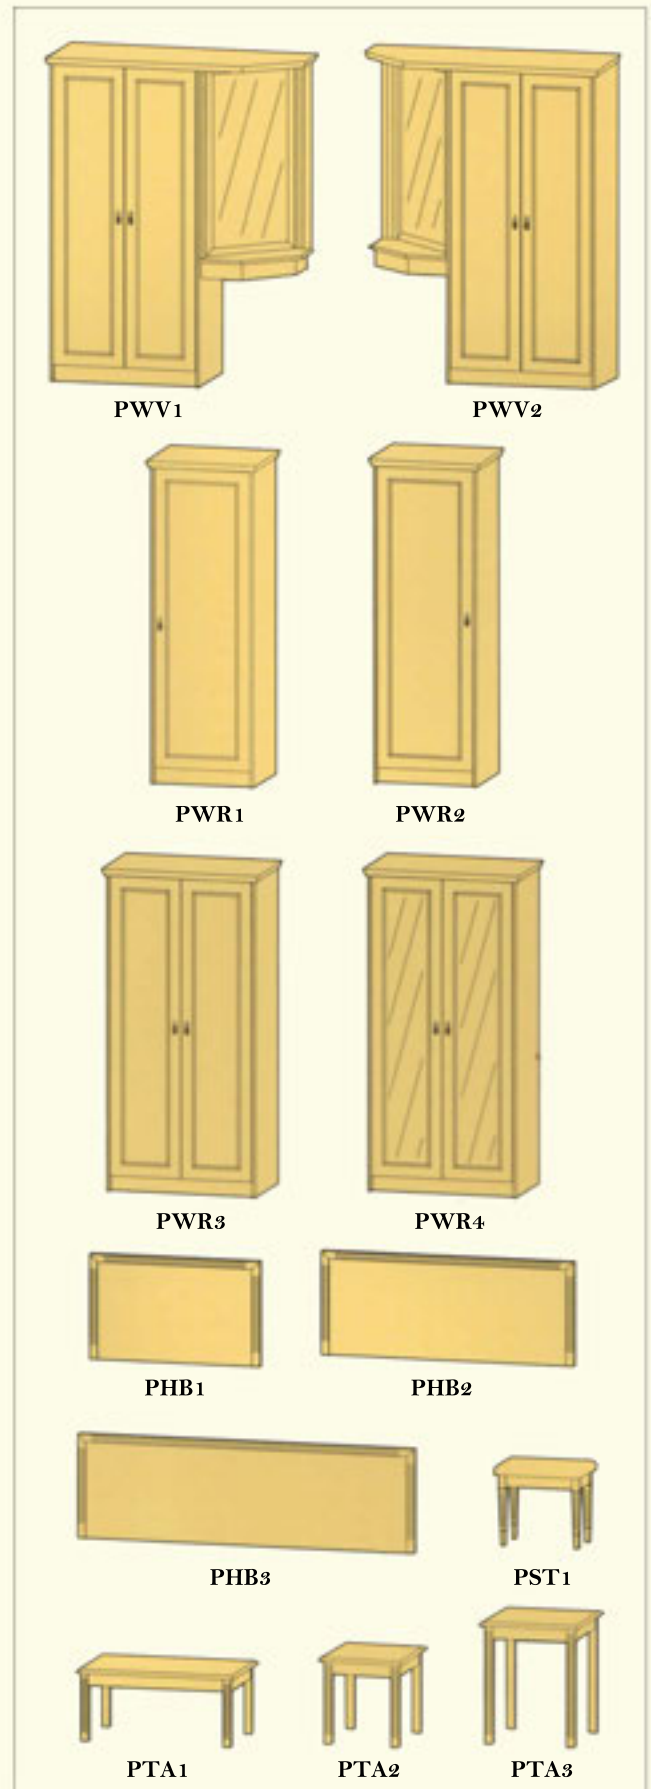

We reserve the right to alter furniture specification without prior notice. All dimensions in millimetres.

Sales Enquiries Tel : 01953 600777

Email: sales@hotelbedroomfurniture.co.uk

PWV1 DOUBLE DOOR WARDROBE, RH VANITY UNIT
1475W x 550D x 1930H

PWV2 DOUBLE DOOR WARDROBE, LH VANITY UNIT
1475W x 550D x 1930H

PWR1 SINGLE DOOR WARDROBE, RH HINGED
670W x 550D x 1930H

PWR2 SINGLE DOOR WARDROBE, LH HINGED
670W x 550D x 1930H

PWR3 DOUBLE DOOR WARDROBE
950W x 550D x 1930H

PWR4 DOUBLE DOOR WARDROBE, WITH
MIRRORED DOORS 950W x 550D x 1930H

PHB1 SINGLE HEADBOARD 1000W x 45D x 600H

PHB2 DOUBLE HEADBOARD 1500W x 45D x 600H

PHB3 KINGSIZE HEADBOARD 2000W x 45D x 600H

PST1 STOOL 540W x 340D x 500H

PTA1 COFFEE TABLE 1000W x 500D x 450H

PTA2 LAMP TABLE 500W x 500D x 540H

PTA3 BREAKFAST TABLE 600W x 600D x 740H

Hotel Bedroom Furniture is a trading name of Apple Interiors Ltd.

We reserve the right to alter furniture specification without prior notice.