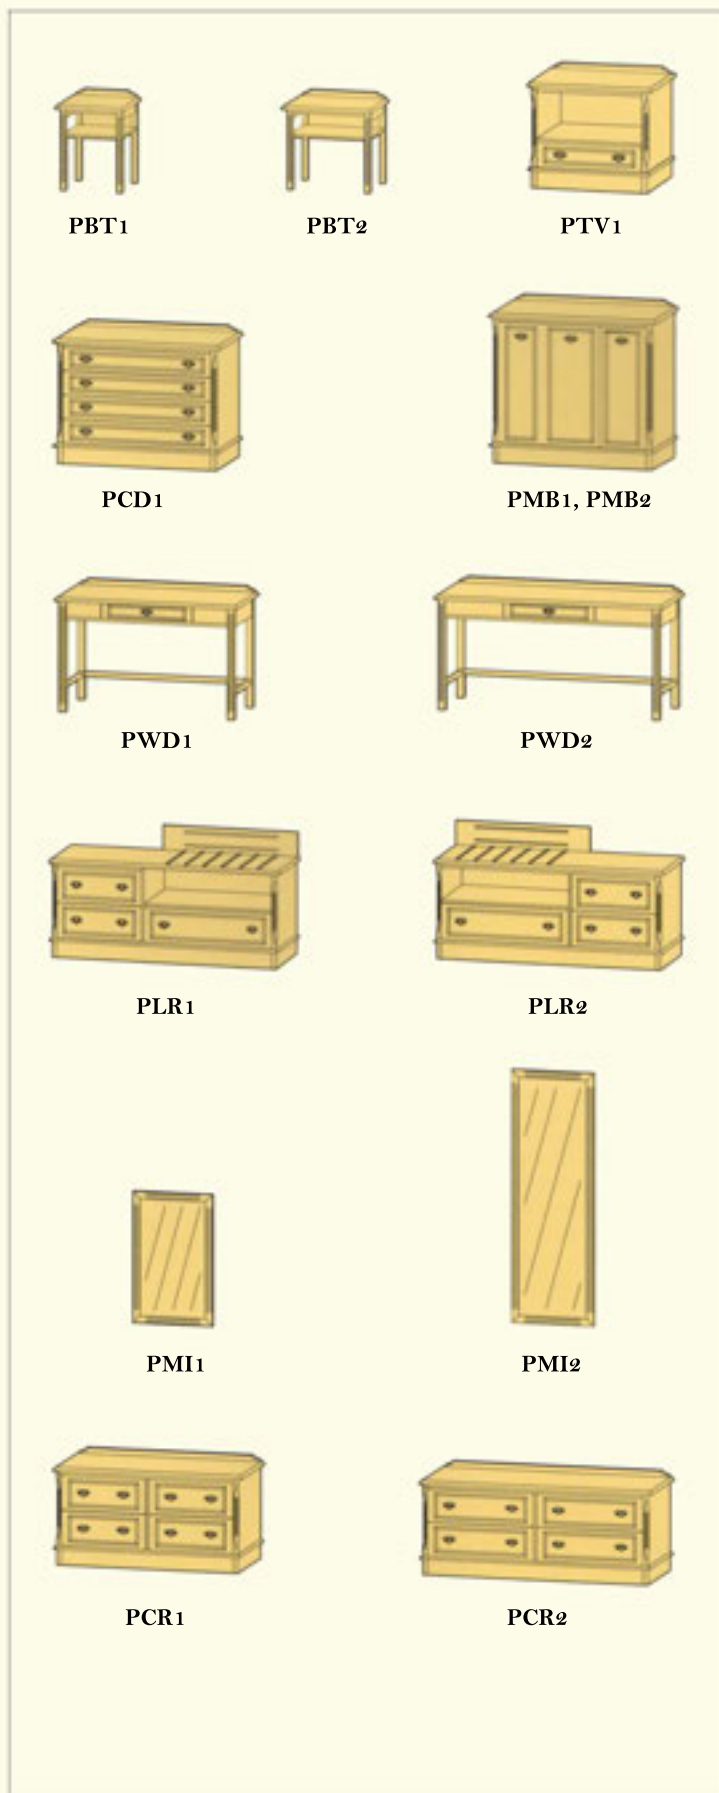

The Plaza Range

KEY FEATURES

PWD1 WRITING DESK

NO RING MARKS

NO STAINS

STRONG DRAWERS

PTA1 COFFEE TABLE

PTA2 LAMP TABLE

SOLID HARDWOOD PLINTHS AND LIPS

Sales Enquiries Tel : 01953 600777

Email: sales@hotelbedroomfurniture.co.uk

PBT1	BEDSIDE TABLE	450W x 450D x 540H
PBT2	BEDSIDE TABLE	600W x 450D x 540H
PTV1	TV/HOSPITALITY STAND	720W x 550D x 600H
PCD1	FOUR DRAWER CHEST	994W x 550D x 740H
PMB1	MINIBAR CABINET, RH	994W x 575D x 935H
PMB2	MINIBAR CABINET, LH	994W x 575D x 935H
PWD1	WRITING DESK	1200W x 550D x 740H
PWD2	WRITING DESK	1500W x 550D x 740H
PLR1	TV / RH LUGGAGE RACK	1500W x 550D x 800H
PLR2	TV / LH LUGGAGE RACK	1500W x 550D x 800H
PMI1	MIRROR, SHORT	500W x 21D x 800H
PMI2	MIRROR, LONG	500W x 21D x 1500H
PCR1	CREDENZA, SMALL	1200W x 550D x 600H
PCR2	CREDENZA, LARGE	1500W x 550D x 600H