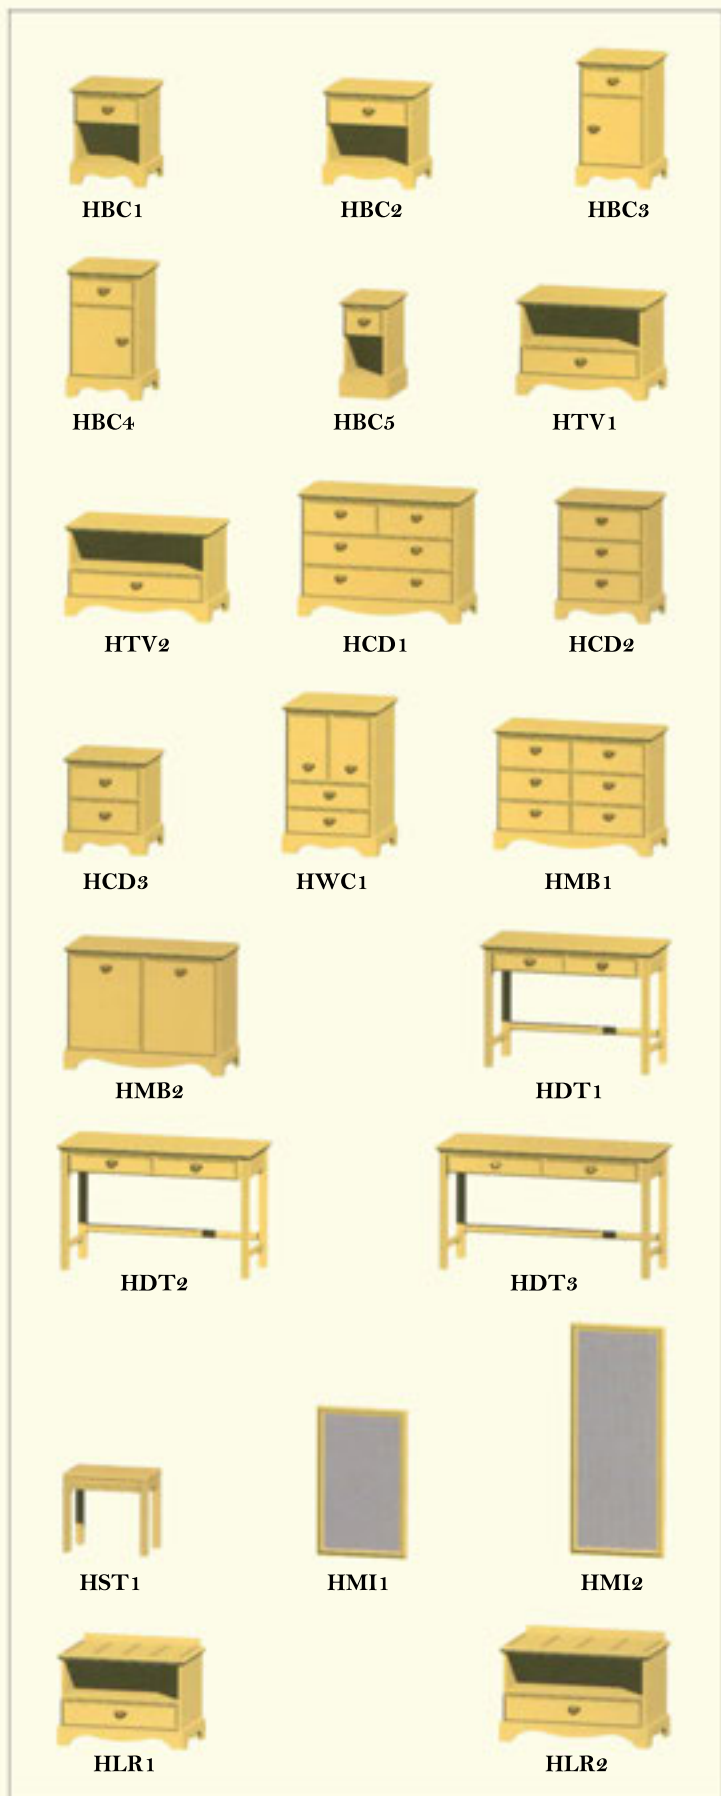

HHB1 SINGLE HEADBOARD

HBC3 BEDSIDE CABINET

HMB1 MINIBAR UNIT WITH 3 DRAWERS

HCD1 CHEST OF DRAWERS

The Heritage Range

HHB2 DOUBLE HEADBOARD

HTR1 TROLLEY

HTA1 COFFEE TABLE SQUARE

HTV1 TCMF / TV CABINET

KEY FEATURES

STRONG INTERNAL DRAWERS

SOLID HARDWOOD PLINTHS AND LIPS ENSURES PROTECTION FROM DAILY ABUSE

NO RING MARKS

NO STAINS

Sales Enquiries Tel : 01953 600777

Email: sales@hotelbedroomfurniture.co.uk

**HBC1 BEDSIDE CABINET, SINGLE DRAWER
OPEN FRONT 450W x 420D x 560H**

**HBC2 BEDSIDE CABINET, SINGLE DRAWER
OPEN FRONT 550W x 420D x 560H**

**HBC3 BEDSIDE CABINET, SINGLE DRAWER
CUPBOARD, R/H HINGED 450W x 420D x 750H**

**HBC4 BEDSIDE CABINET, SINGLE DRAWER
CUPBOARD, L/H HINGED 450W x 420D x 750H**

**HBC5 BEDSIDE CABINET, SINGLE DRAWER
OPEN FRONT 300W x 420D x 560H**

HTV1 TCMF / TV CABINET 770W x 500D x 560H

HTV2 TCMF / TV CABINET 900W x 500D x 560H